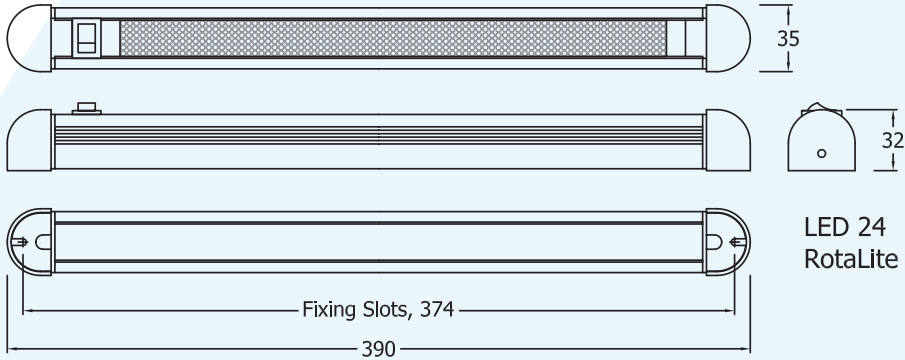

LED Series

			LED 21 CeilingLite	LED 24 StripLite	LED 24 RotaLite
Product	Colour	Code			
LED 21 CeilingLite	White	F2415			
	Silver Grey	F2416			
LED 24 StripLite	Silver Grey	F2425			
LED 24 RotaLite	Grey Metal	F2430			
Mounting			Surface		
Switched/Unswitched			Unswitched		
IP Rating			IP66	IP20	IP20
LEDs			21 Super Bright	24 Super Bright	24 Super Bright
Wattage			1.75W	2.0W	2.0W
Operating Voltage			9-15V		
Body Colour			Silver Grey or White	Silver Grey	Grey Metal
Reverse Polarity Protected			No		
Approval			CE		

www.lumo.eu.com

Lumo Lighting
Zodion House · Station Road · Sowerby Bridge
West Yorkshire · HX6 3AF · United Kingdom

Tel: +44 (0) 1422 317 333
Fax: +44 (0) 1422 836 717

A division of Zodion Ltd
Lumolighting

Led/Le/06/07