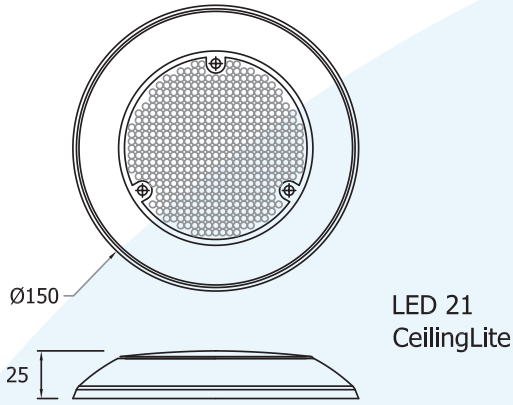

LED Series

			LED 21 CeilingLite	LED 24 StripLite	LED 24 RotaLite
Product	Colour	Code			
LED 21 CeilingLite	White	F2415			
	Silver Grey	F2416			
LED 24 StripLite	Silver Grey	F2425			
LED 24 RotaLite	Grey Metal	F2430			
Mounting			Surface		
Switched/Unswitched			Unswitched		
IP Rating			IP66	IP20	IP20
LEDs			21 Super Bright	24 Super Bright	24 Super Bright
Wattage			1.75W	2.0W	2.0W
Operating Voltage			9-15V		
Body Colour			Silver Grey or White	Silver Grey	Grey Metal
Reverse Polarity Protected			No		
Approval			CE		

www.lumo.eu.com

Lumo Lighting
Zodion House · Station Road · Sowerby Bridge
West Yorkshire · HX6 3AF · United Kingdom

Tel: +44 (0) 1422 317 333
Fax: +44 (0) 1422 836 717

A division of Zodion Ltd
Lumolighting

Led/Le/06/07