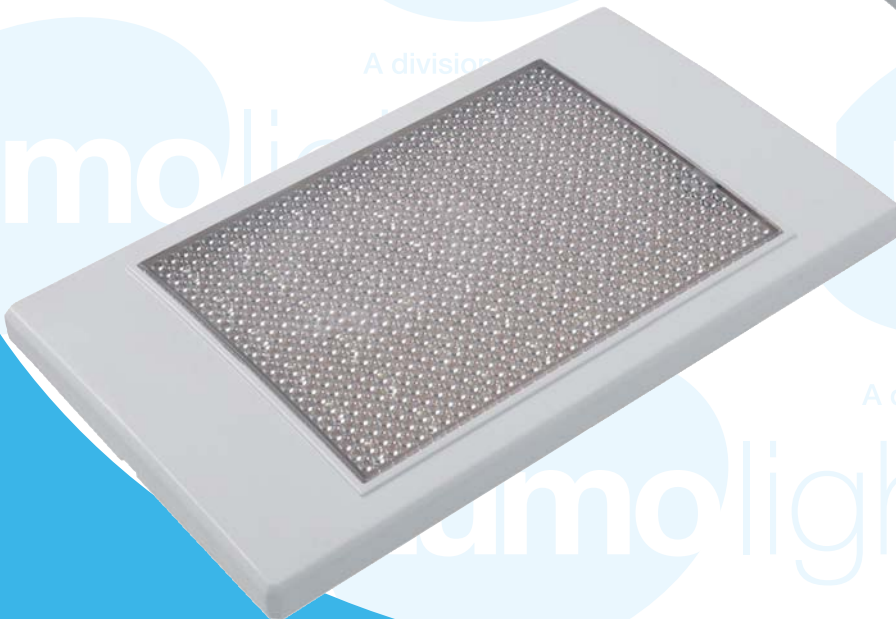

Commercial

LED Series

- Effective energy efficient lighting
- Ideal for commercial vehicles, caravans, motorhomes and boats
- Attractive modern styling
- Supplied complete and ready to install
- Easy replacement for existing 12V fittings

A division of Zodion Ltd

LED Series

LED 21
CeilingLite

LED 30
CoolLite

LED 48
SlimLite

2 Extensions
for Surface
Mounting

Product	Colour	Code
LED 21 CeilingLite	White	F2415
	Silver Grey	F2416
LED 30 CoolLite	Silver Grey	F2410
LED 48 SlimLite	Grey Metal	F2420

	LED 21 CeilingLite	LED 30 CoolLite	LED 40 SlimLite
Mounting	Surface		
Switched/Unswitched	Unswitched		
IP Rating	IP66	IP66	IP64
LEDs	21 Super Bright	30 Super Bright	40 Super Bright
Wattage	1.75W	2.5W	4.0W
Operating Voltage	9-15V		
Body Colour	Silver Grey or White	White	White
Reverse Polarity Protected	No		
Approval	CE		

LED Series

			LED 21 CeilingLite	LED 24 StripLite	LED 24 RotaLite
Product	Colour	Code			
LED 21 CeilingLite	White	F2415			
	Silver Grey	F2416			
LED 24 StripLite	Silver Grey	F2425			
LED 24 RotaLite	Grey Metal	F2430			
Mounting			Surface		
Switched/Unswitched			Unswitched		
IP Rating			IP66	IP20	IP20
LEDs			21 Super Bright	24 Super Bright	24 Super Bright
Wattage			1.75W	2.0W	2.0W
Operating Voltage			9-15V		
Body Colour			Silver Grey or White	Silver Grey	Grey Metal
Reverse Polarity Protected			No		
Approval			CE		