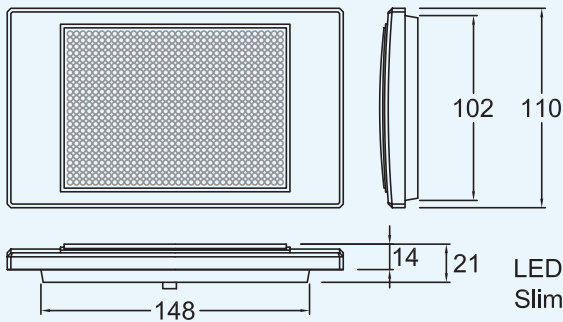

LED Series

Product	Colour	Code
LED 21 CeilingLite	White	F2415
	Silver Grey	F2416
LED 30 CoolLite	Silver Grey	F2410
LED 48 SlimLite	Grey Metal	F2420

	LED 21 CeilingLite	LED 30 CoolLite	LED 40 SlimLite
Mounting	Surface		
Switched/Unswitched	Unswitched		
IP Rating	IP66	IP66	IP64
LEDs	21 Super Bright	30 Super Bright	40 Super Bright
Wattage	1.75W	2.5W	4.0W
Operating Voltage	9-15V		
Body Colour	Silver Grey or White	White	White
Reverse Polarity Protected	No		
Approval	CE		

www.lumo.eu.com

Lumo Lighting
Zodion House · Station Road · Sowerby Bridge
West Yorkshire · HX6 3AF · United Kingdom

Tel: +44 (0) 1422 317 333
Fax: +44 (0) 1422 836 717

A division of Zodion Ltd
Lumolighting

Led/CV/06/07