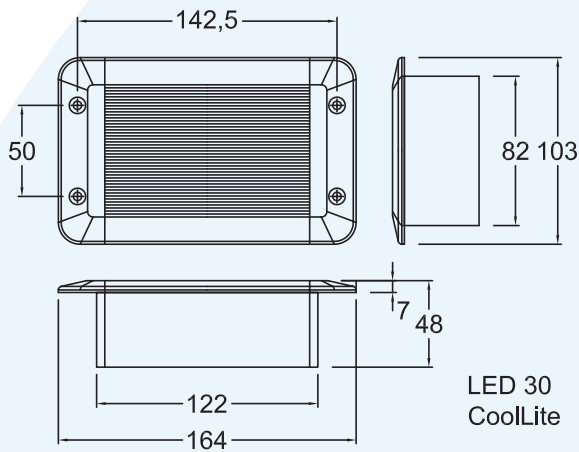

LED 30
CoolLite