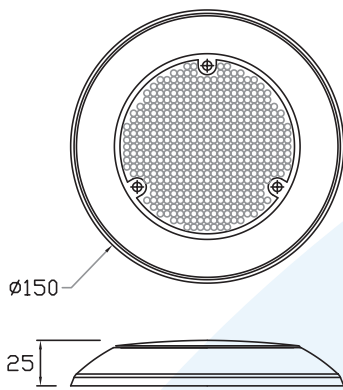

LED Series

LED 21
CeilingLite