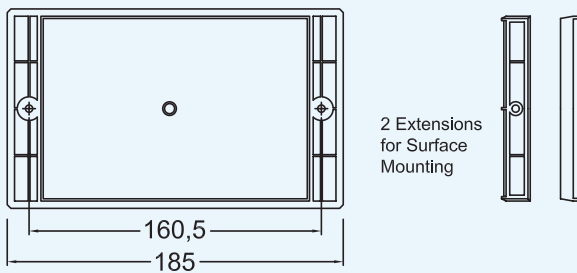

LED 48
SlimLite

2 Extensions
for Surface
Mounting

Product	Colour	Code
LED 21 CeilingLite	White	F2415
	Silver Grey	F2416
LED 30 CoolLite	Silver Grey	F2410
LED 48 SlimLite	Grey Metal	F2420

	LED 21 CeilingLite	LED 30 CoolLite	LED 40 SlimLite
Mounting	Surface		
Switched/Unswitched	Unswitched		
IP Rating	IP66	IP66	IP64
LEDs	21 Super Bright	30 Super Bright	40 Super Bright
Wattage	1.75W	2.5W	4.0W
Operating Voltage	9-15V		
Body Colour	Silver Grey or White	White	White
Reverse Polarity Protected	No		
Approval	CE		

www.lumo.eu.com

Lumo Lighting
Zodion House · Station Road · Sowerby Bridge
West Yorkshire · HX6 3AF · United Kingdom

Tel: +44 (0) 1422 317 333
Fax: +44 (0) 1422 836 717

A division of Zodion Ltd
Lumolighting

Led/CV/06/07