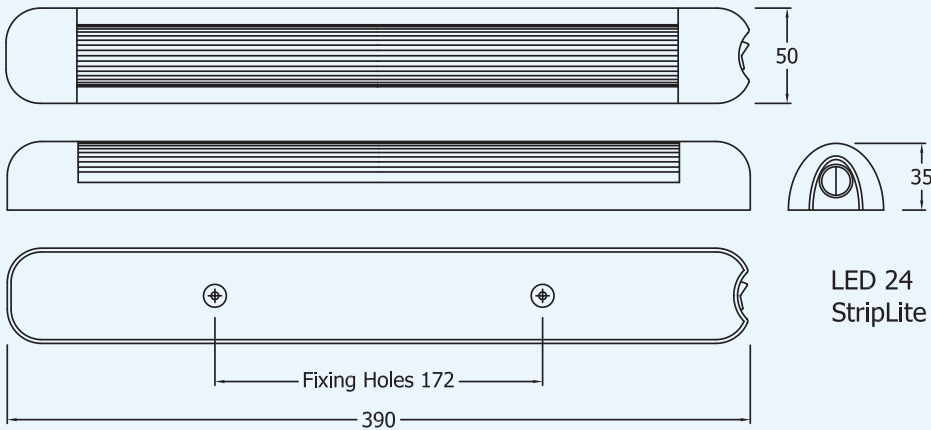

LED Series

			LED 21 CeilingLite	LED 24 StripLite	LED 24 RotaLite
Product	Colour	Code			
LED 21 CeilingLite	White	F2415			
	Silver Grey	F2416			
LED 24 StripLite	Silver Grey	F2425			
LED 24 RotaLite	Grey Metal	F2430			
Mounting			Surface		
Switched/Unswitched			Unswitched		
IP Rating			IP66	IP20	IP20
LEDs			21 Super Bright	24 Super Bright	24 Super Bright
Wattage			1.75W	2.0W	2.0W
Operating Voltage			9-15V		
Body Colour			Silver Grey or White	Silver Grey	Grey Metal
Reverse Polarity Protected			No		
Approval			CE		

www.lumo.eu.com

Lumo Lighting
Zodion House · Station Road · Sowerby Bridge
West Yorkshire · HX6 3AF · United Kingdom

Tel: +44 (0) 1422 317 333
Fax: +44 (0) 1422 836 717

A division of Zodion Ltd
Lumolighting

Led/Le/06/07